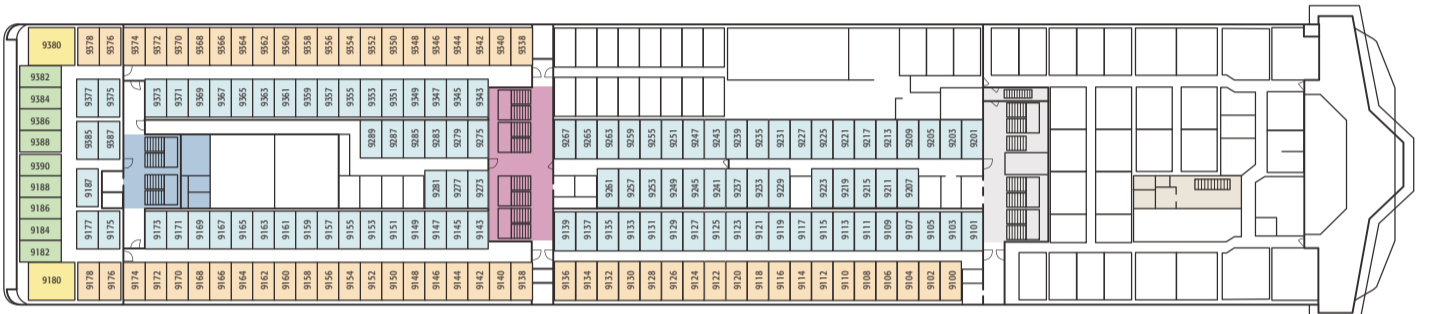

DECK 11

DECK 10

DECK 9

DECK 8

W.B. Yeats - The On Board Experience

CLUB CLASS LOUNGE INNISFREE

Sit back and relax in our exclusive Innisfree Club Class Lounge boasting magnificent sea views and complimentary drinks, snacks and newspapers. Offering a host of super benefits including reserved pullman seating, free Wifi and electrical sockets for recharging.

Deck 10

LADY GREGORY RESTAURANT

Lady Gregory Deck 10

Vibrant menus offering the very best in Irish and French cuisine.

THE ABBEY & THE PEACOCK

The Abbey & The Peacock Deck 10

See the latest movies, for both adults and kids in a choice of movie theatres.