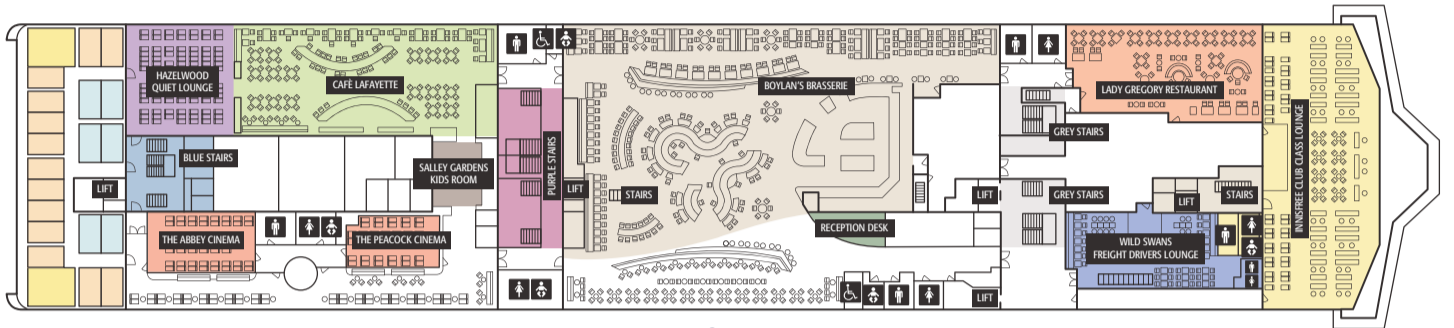

DECK 11

DECK 10

DECK 9

DECK 8

W.B. Yeats - The On Board Experience

CLUB CLASS LOUNGE INNISFREE

Sit back and relax in our exclusive Innisfree Club Class Lounge boasting magnificent sea views and complimentary drinks, snacks and newspapers. Offering a host of super benefits including reserved pullman seating, free Wifi and electrical sockets for recharging.

Deck 10

LADY GREGORY RESTAURANT

Lady Gregory Deck 10

Vibrant menus offering the very best in Irish and French cuisine.

THE ABBEY & THE PEACOCK

The Abbey & The Peacock Deck 10

See the latest movies, for both adults and kids in a choice of movie theatres.

Boylan's Brasserie Deck 10

Vibrant menu offering a wide range of hot and cold freshly made food.

SALLEY GARDENS KIDS ROOM

Kids Room Deck 10

A special fun area designated for little ones and their guardians.

The Wild Swans FREIGHT DRIVERS LOUNGE

Restaurant & Lounge reserved exclusively for Freight Drivers.

Deck 10 & 11

THE SHOP

The Shop Deck 11

Great deals on gifts, souvenirs, fragrances and fashion. All you need for your journey and beyond.