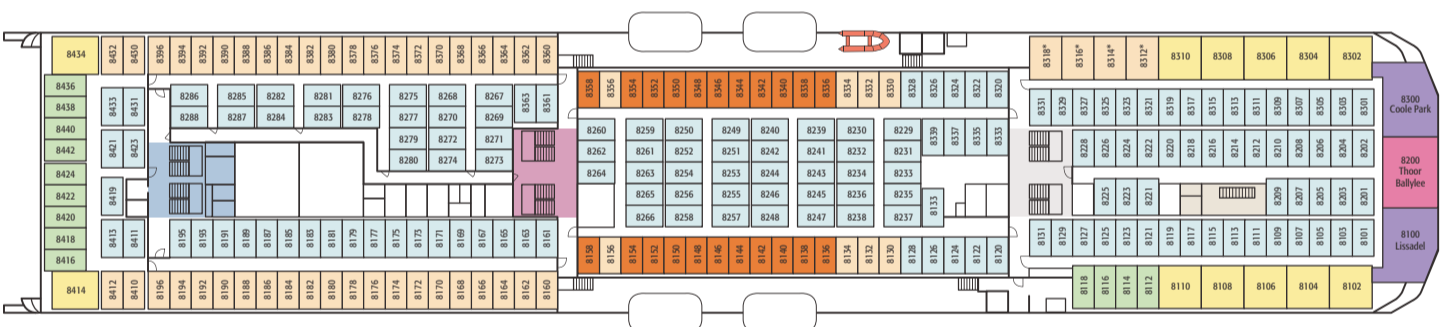

DECK 11

DECK 10

DECK 9

DECK 8

W.B. Yeats - The On Board Experience

CLUB CLASS LOUNGE INNISFREE

Sit back and relax in our exclusive Innisfree Club Class Lounge boasting magnificent sea views and complimentary drinks, snacks and newspapers. Offering a host of super benefits including reserved pullman seating, free Wifi and electrical sockets for recharging.

Deck 10

LADY GREGORY RESTAURANT

Lady Gregory Deck 10

Vibrant menus offering the very best in Irish and French cuisine.

THE ABBEY & THE PEACOCK

The Abbey & The Peacock Deck 10

See the latest movies, for both adults and kids in a choice of movie theatres.

Boylan's Brasserie Deck 10

Vibrant menu offering a wide range of hot and cold freshly made food.

SALLEY GARDENS KIDS ROOM

Kids Room Deck 10

A special fun area designated for little ones and their guardians.

The Wild Swans FREIGHT DRIVERS LOUNGE

Restaurant & Lounge reserved exclusively for Freight Drivers.

Deck 10 & 11

THE SHOP

The Shop Deck 11

Great deals on gifts, souvenirs, fragrances and fashion. All you need for your journey and beyond.